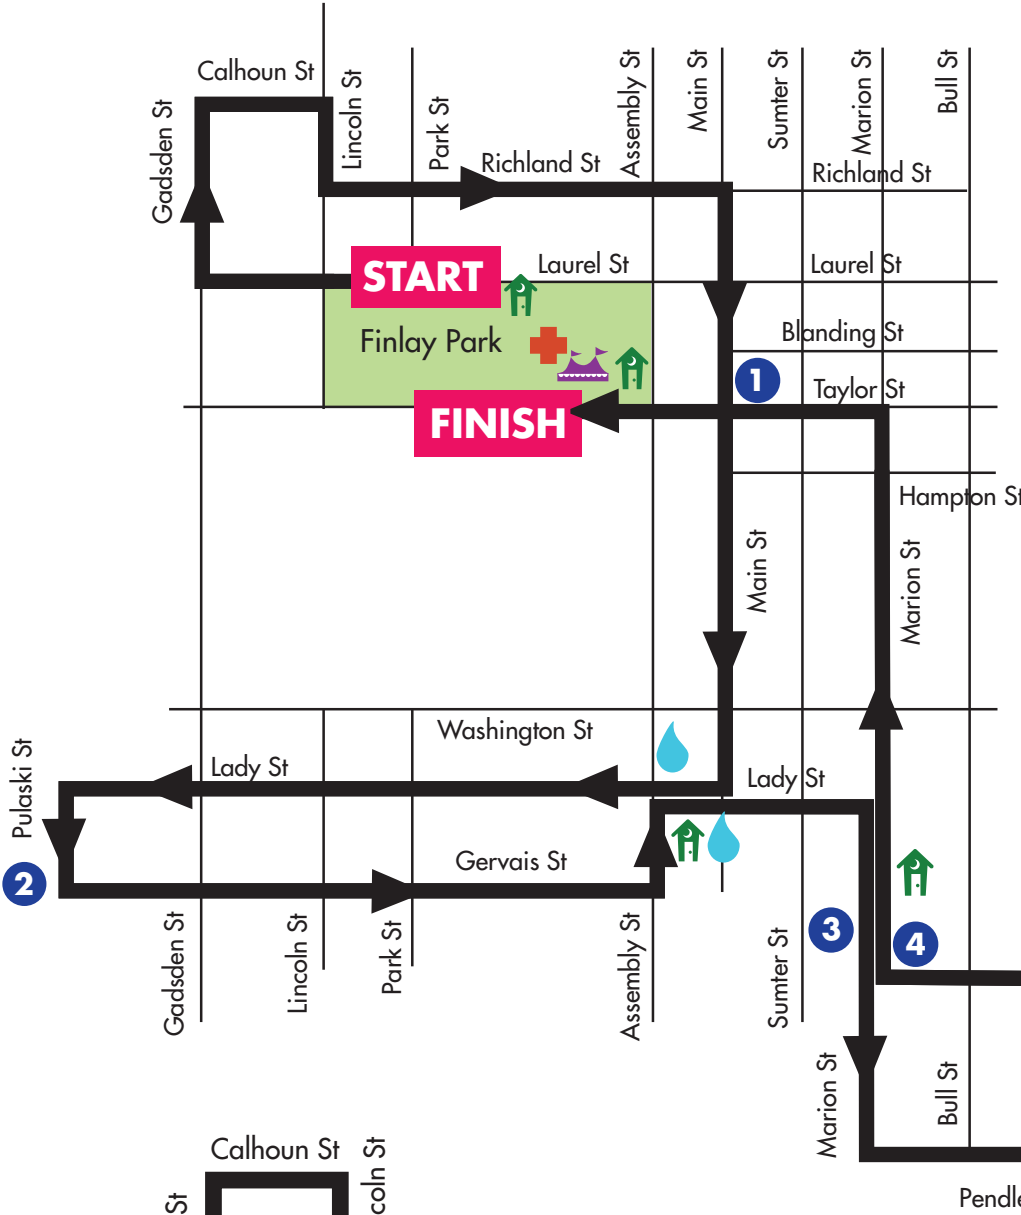

5 Mile Run/Walk Course Map

3.3 Mile Walk Course Map

KEY	
	= Water Stop
	= Mile Marker
	= Awards/Expo
	= Medical Tent
	= Restrooms

Presented By:

A CAROLINA MARATHON ASSOCIATION EVENT